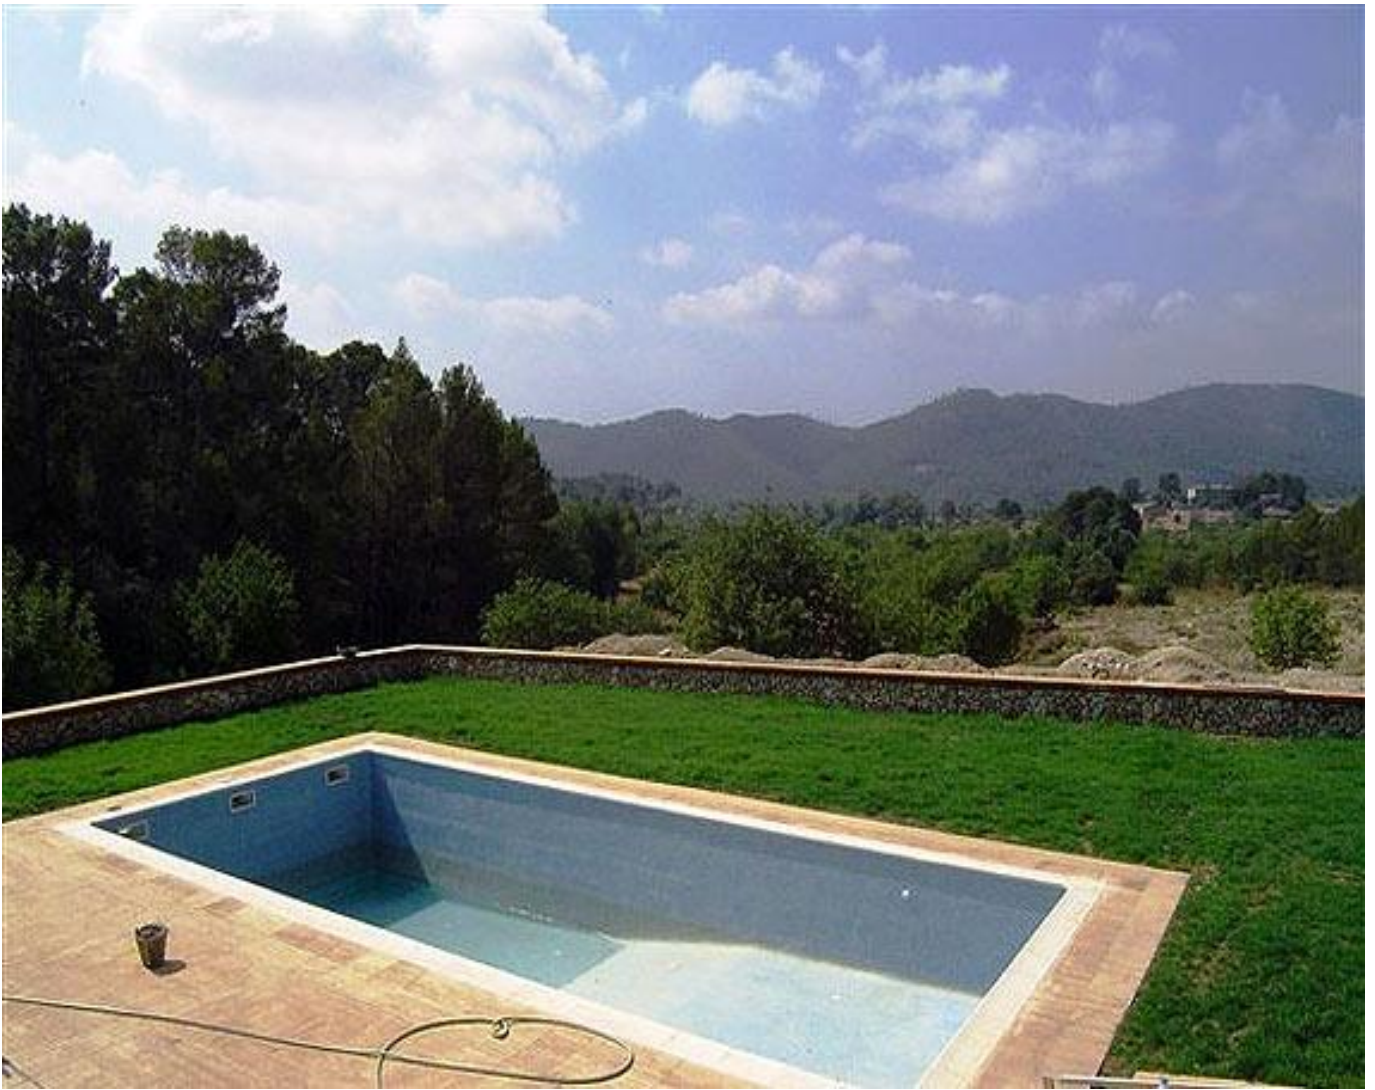

## **New build Country home Finca on 100.000 sqm in Establiments [Ref.: 100243]**

<b>City :</b>	Establiments	<b>Plot :</b>	100.000 m2	<b>Bedrooms :</b>	5
<b>Region :</b>	Palma	<b>Constructed area:</b>	737 m2	<b>Bathrooms:</b>	5
<b>Price:</b>	4.200.000 €				

New build Finca in Establiments on a plot of approx. 100.000 m2 and a constructed area of approx. 737 m2. Divided into 5 bedrooms, 5 bathrooms, living/dining area, kitchen. Apartment for stuff. Pool, Whirlpool. Price: 4,2 Mio. Euro